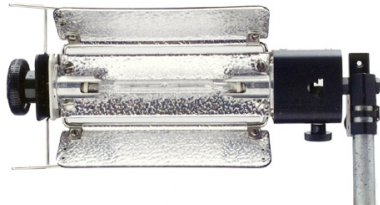

■ 1kW/500W Lowel Tota-Light Kit 1kW ローウェル トータライト

- Input Voltage : AC100 / 200V
- Size : W284 × H148 × D46mm
- Weight : 0.6kg
- Rental fee : ¥2,000