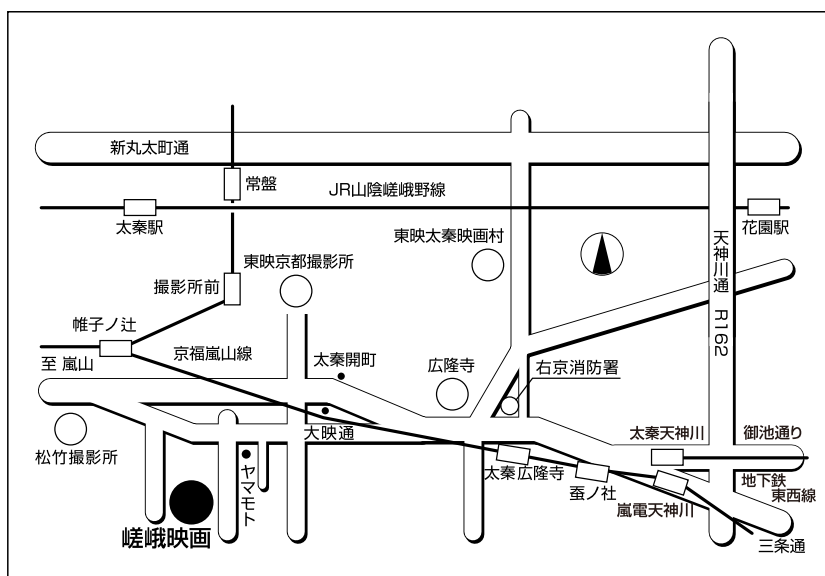

“光と影”の“動と静”を探究。

当社は、映像産業のさまざまな分野の照明に関わる場面で、常に最新の機材と、卓越した技術をご提供いたしております。

さらに、皆様のさまざまなご要望にお答えするため、“光と影”の“動と静”を探究してまいります。

株式会社 嵯峨映画 〒 616-8167 京都市右京区太秦多藪町 14 番地

14, Uzumasa Tayabu-cho, Ukyo-ku, Kyoto, Japan 616-8167

Tel.075-871-0477 Fax.075-871-0476 e-Mail : eiga@sgp.co.jp

<http://www.sagaeiga.com>