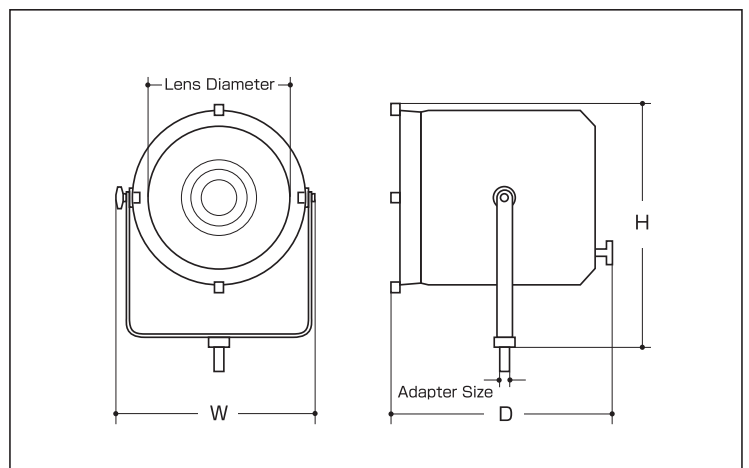

Contents

● Day Light	4
(D)=Double End (S)=Single End	
● HMI Electronic Ballast	7
● Tungsten Light	8
● Shutter & Scrim	11
● Battery Light	12
● Fluorescent Light	13
● LED Light	15
● Reflector & Mirror	22
● Stand	23
● Butterfly	26
● Flag	27
● Others	28
● Power Cable etc	32
● Generator / Vehicle	35

■ Rental fee :

rental fee per a day (Tax not included)

1日あたりのレンタル価格（消費税別）

■ Light Size